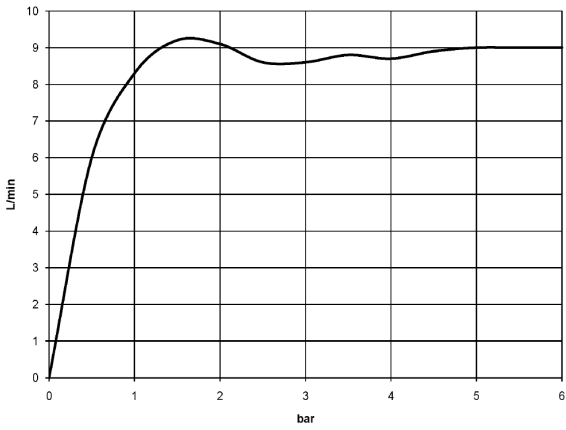

MADISON Showerpipe with shower thermostat - Durabron (23kt Gold)

MADISON

ST 050 304 6360

ST 050 304 6360

mm [inches]

Flow rate chart

Certificates

LGA_18610.