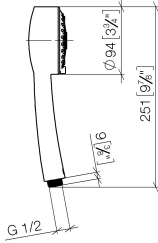

ST 050 304 6360

- shower with fixed riser projection 420mm
- Rain shower: PURE RAIN, max. flow rate 14 l/min (at 3 bar)
- Function from: 8 l/min
- rain shower Ø 200 mm
- rain shower with anti-scale system
- Hand shower: Three or five settings: COMPACT RAIN, COMPACT SOFT FLOW, COMPACT AQUAPRESSURE FLOW, max. flow rate 9 l/min (at 3 bar)
- spray head Ø 95mm
- rotary diverter for fixed-riser shower/hand shower
- height of fittings up to rain shower (bottom edge) 985mm
- height of fittings up to top edge of elbow 1160mm
- two-part push-on rosette Ø 65 mm
- rosette for shower holder Ø 65mm
- rosette for wall mounting Ø 60mm
- gauge 150 mm - 13 mm
- metal shower hose 1250mm with integrated anti-twist protection
- 1/2" connection
- Pipe diameter 20 mm

MADISON Showerpipe with shower thermostat - Durabron (23kt Gold)

MADISON

ST 050 304 6360

ST 050 304 6360

mm [inches]

Flow rate chart

Certificates

LGA_18610.

ST 050 304 6360

- shower with fixed riser projection 420mm
- rain shower Ø 200 mm
- rain shower with anti-scale system
- max. rainshower flow 14 l/min
- Function from: 8 l/min
- rotary diverter for fixed-riser shower/hand shower
- height of fittings up to rain shower (bottom edge) 985mm
- height of fittings up to top edge of elbow 1160mm
- two-part push-on rosette Ø 65 mm
- rosette for shower holder Ø 65mm
- rosette for wall mounting Ø 60mm
- gauge 150 mm - 13 mm
- metal shower hose 1250mm with integrated anti-twist protection
- 1/2" connection
- Pipe diameter 20 mm