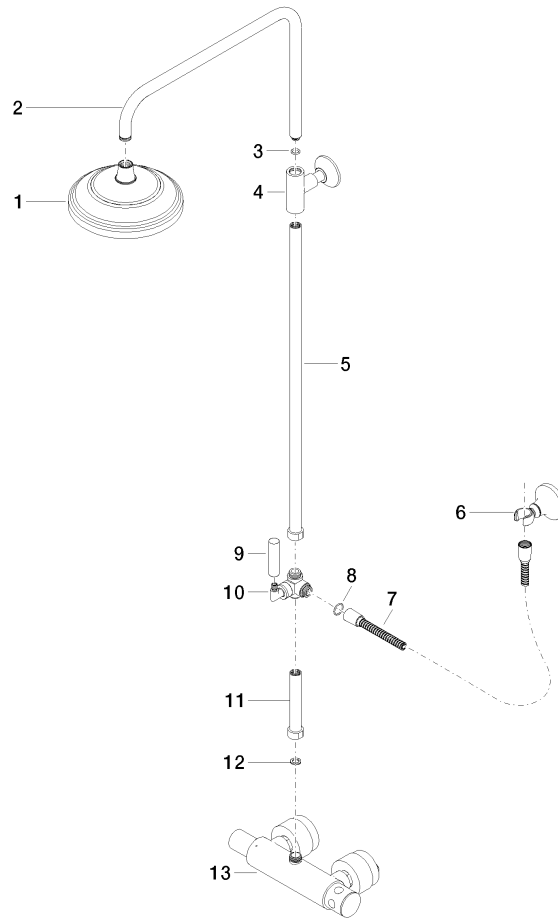

ST 050 304 6360

- shower with fixed riser projection 420mm
- rain shower Ø 200 mm
- rain shower with anti-scale system
- max. rainshower flow 14 l/min
- Function from: 8 l/min
- rotary diverter for fixed-riser shower/hand shower
- height of fittings up to rain shower (bottom edge) 985mm
- height of fittings up to top edge of elbow 1160mm
- two-part push-on rosette Ø 65 mm
- rosette for shower holder Ø 65mm
- rosette for wall mounting Ø 60mm
- gauge 150 mm - 13 mm
- metal shower hose 1250mm with integrated anti-twist protection
- 1/2" connection
- Pipe diameter 20 mm

Parts for other finishes can be found here: [Chrome](#)

Spare parts list

No.	Item Number	Name	Quantity used	Delivery time
1	04 12 05 038 01-09	shower	1	60
2	04 28 22 101 20-09	spout	1	40
3	90 14 10 011 00 90	seal	1	2
4	90 17 11 037 01-09	holder	1	-
Spare part can no longer be ordered, please order the replacement item				
5	90 28 22 104 00-09	pipe	1	-
Spare part can no longer be ordered, please order the replacement item				
6	90 17 09 045 01-09	diverter	1	40
7	09 30 30 064-09	screw	1	40
8	09 18 20 011-09	base	1	40
9	09 28 22 013 90	pipe	1	2
10	11 170 370-09	MADISON Lever insert - Durabronz (23kt Gold)	1	40
11	09 30 30 062-09	screw	1	40
12	09 14 10 122 90	seal	1	2
13	28 104 970-09	Metal shower hose 1/2" x 1/2" x 1250 mm - Durabronz (23kt Gold)	1	40
14	28 050 410-09	holder	1	60
15	90 28 22 103 00-09	pipe	1	-
Spare part can no longer be ordered, please order the replacement item				
16	90 14 20 002 00 90	seal	1	2
17	04 17 01 044 01-09	fitting	1	40