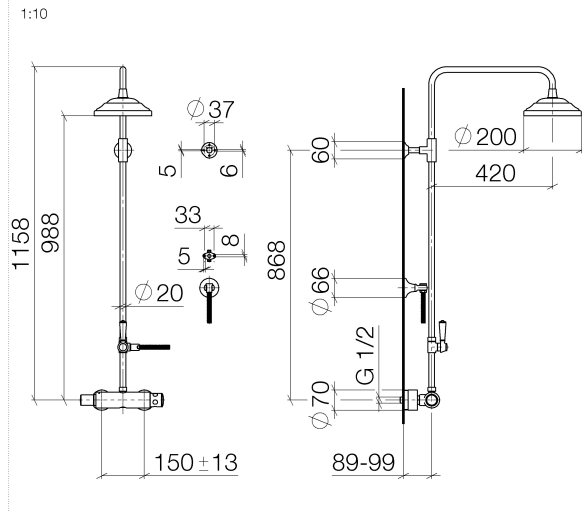

ST 050 304 6360